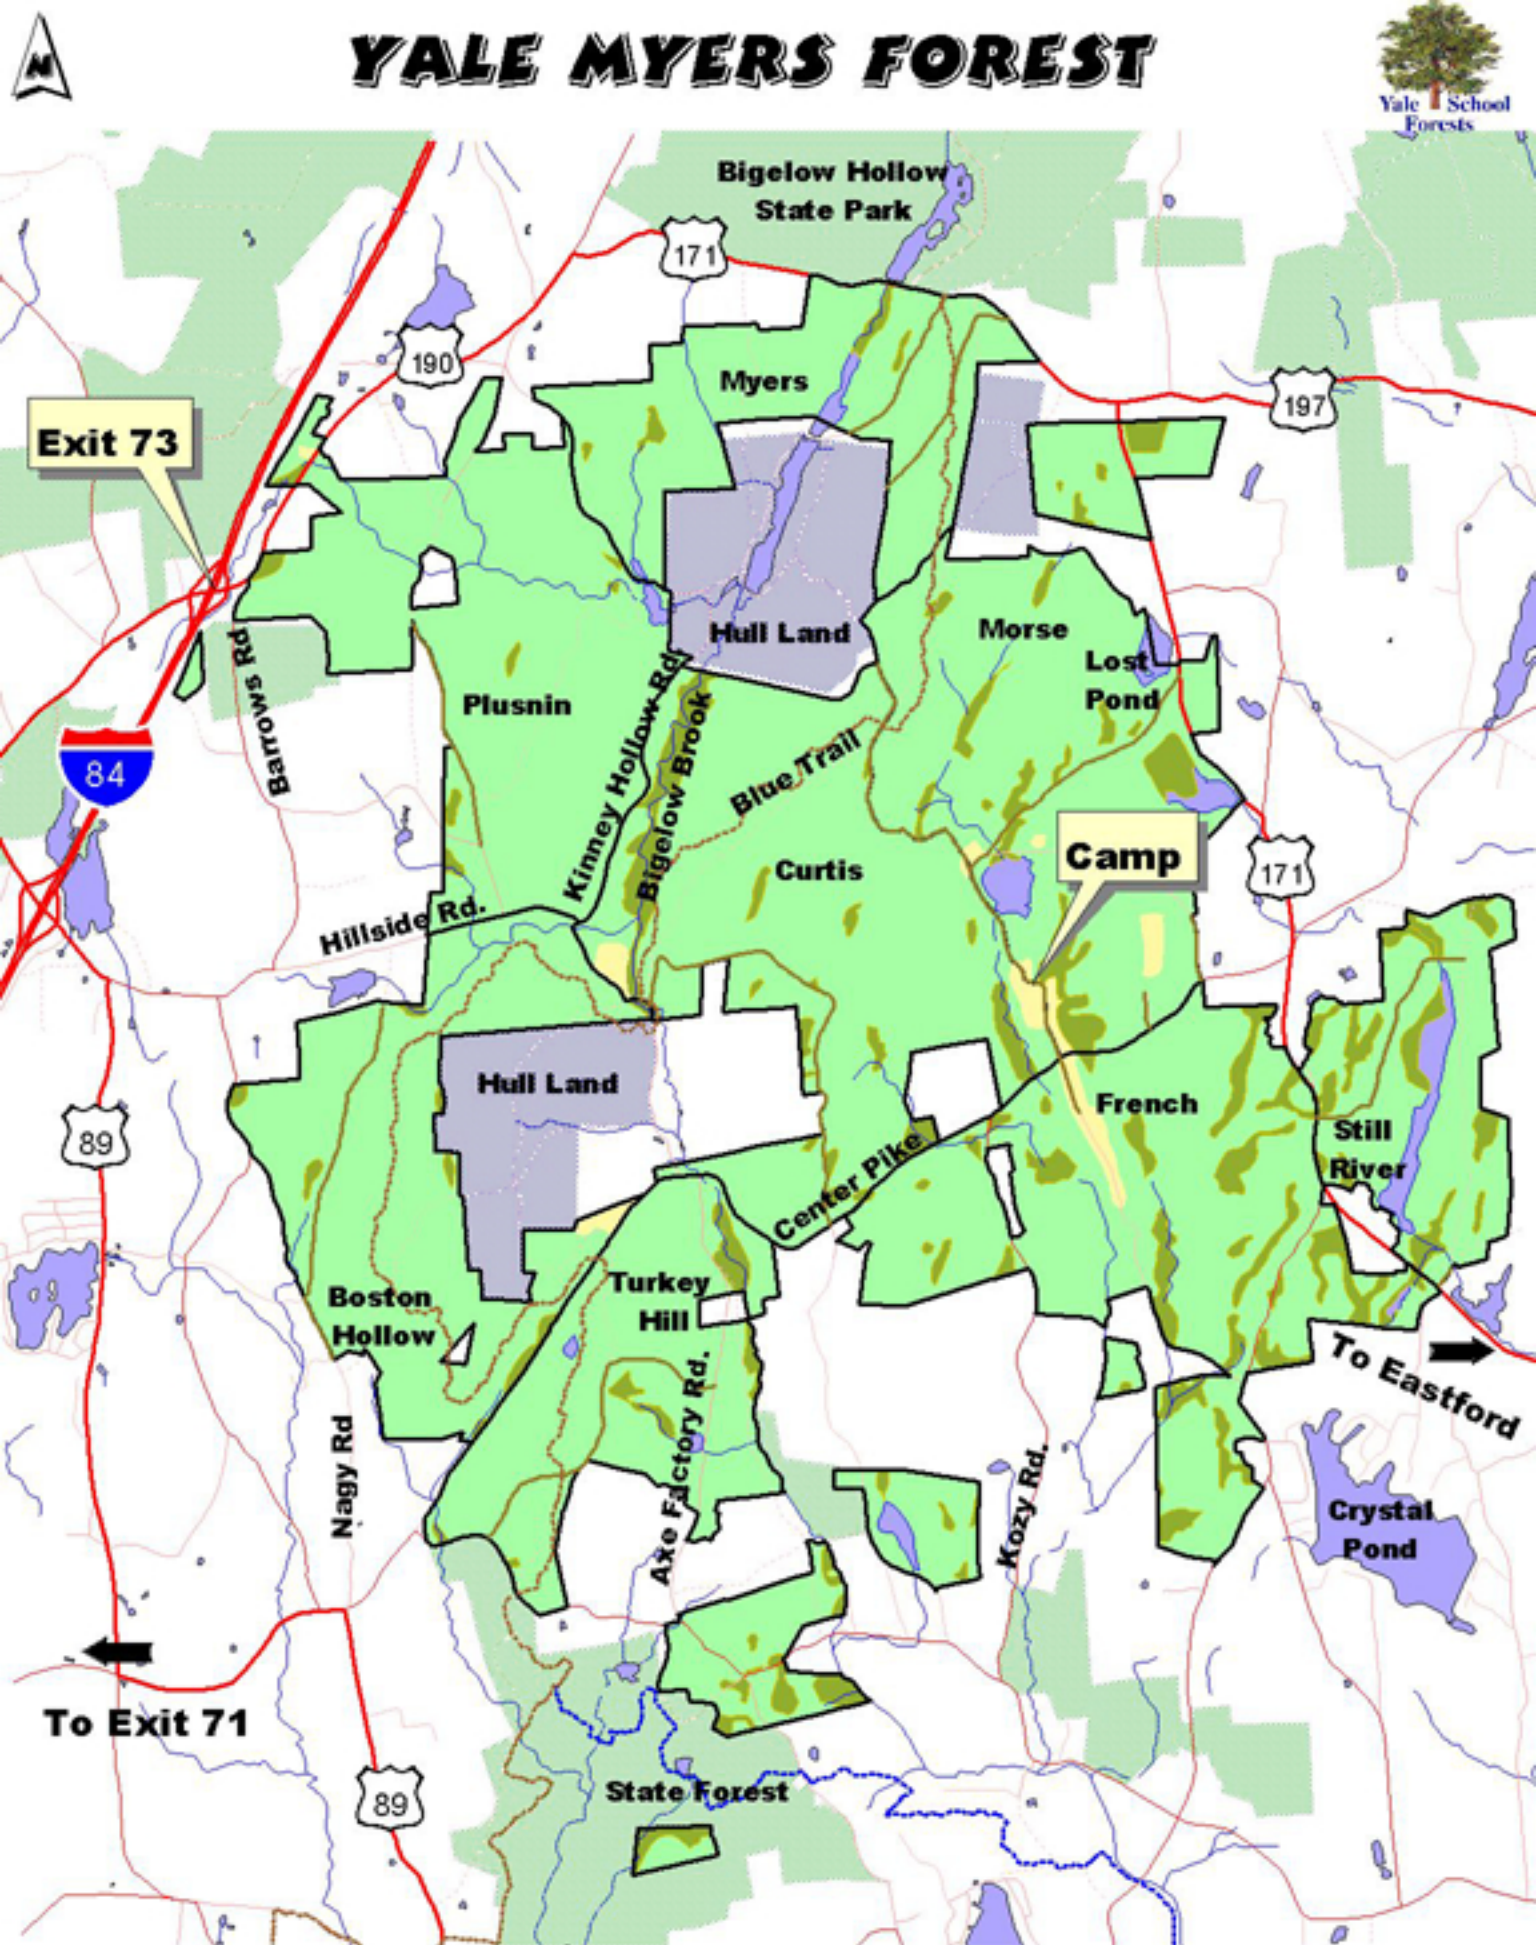

YALE MYERS FOREST

Exit 73

Camp

To Eastford

To Exit 71